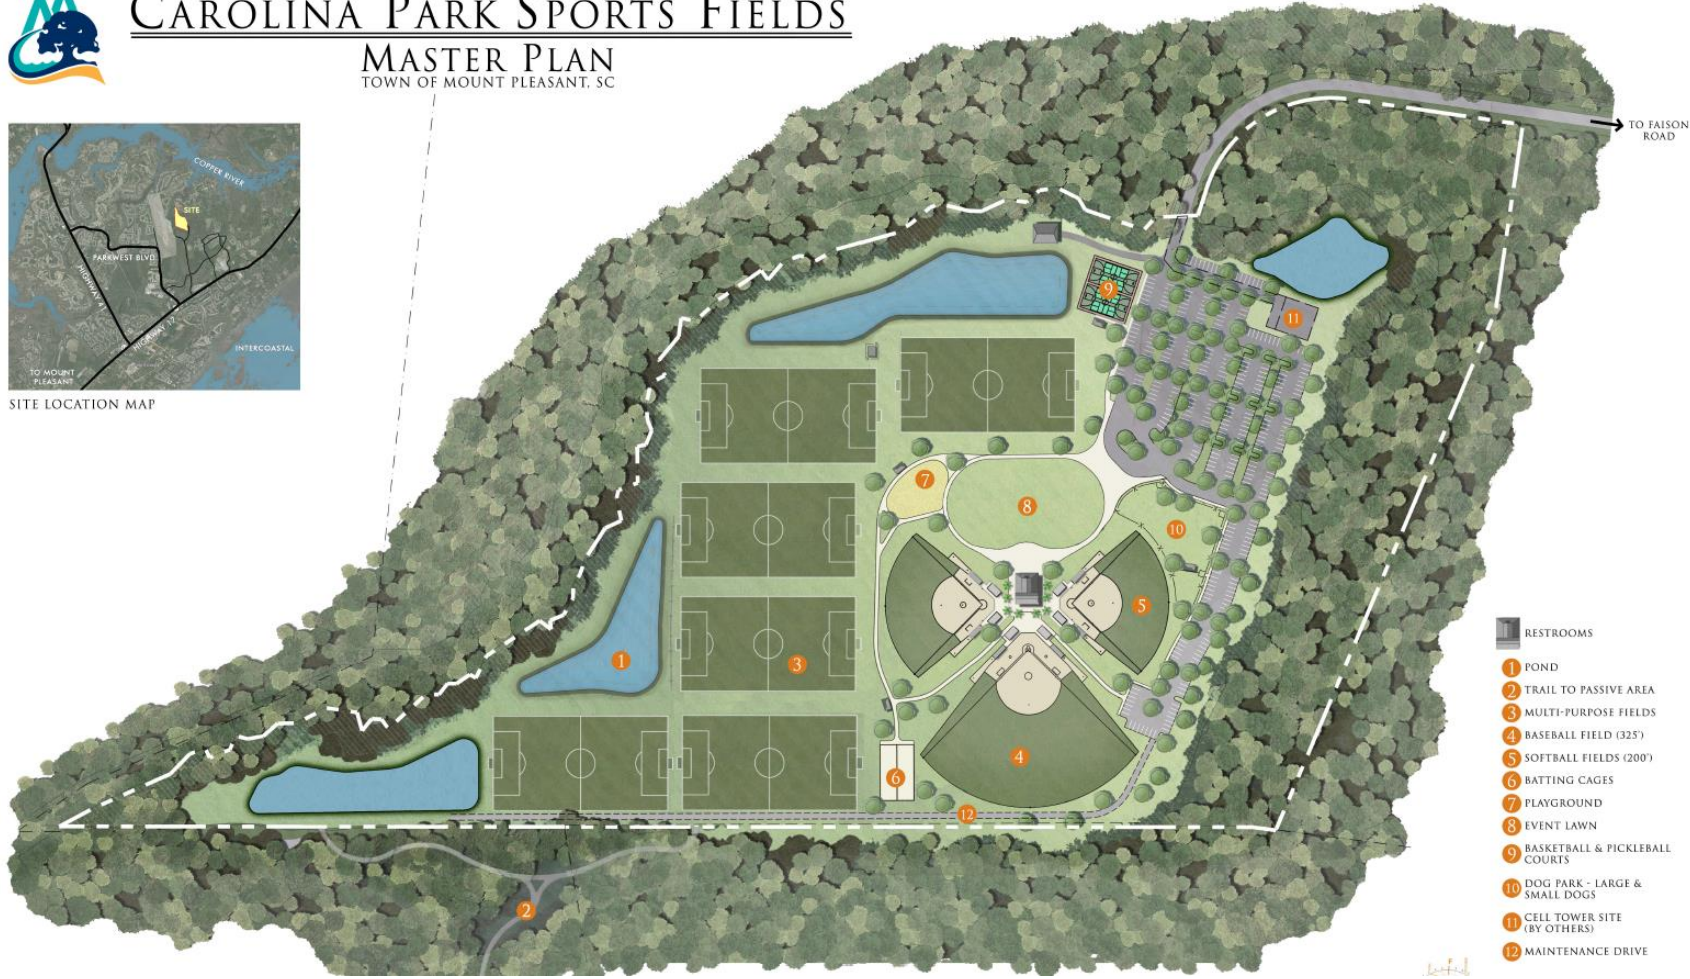

CAROLINA PARK SPORTS FIELDS

MASTER PLAN
TOWN OF MOUNT PLEASANT, SC

SITE LOCATION MAP

-  RESTROOMS
-  1 POND
-  2 TRAIL TO PASSIVE AREA
-  3 MULTI-PURPOSE FIELDS
-  4 BASEBALL FIELD (325')
-  5 SOFTBALL FIELDS (200')
-  6 BATTING CAGES
-  7 PLAYGROUND
-  8 EVENT LAWN
-  9 BASKETBALL & PICKLEBALL COURTS
-  10 DOG PARK - LARGE & SMALL DOGS
-  11 CELL TOWER SITE (BY OTHERS)
-  12 MAINTENANCE DRIVE